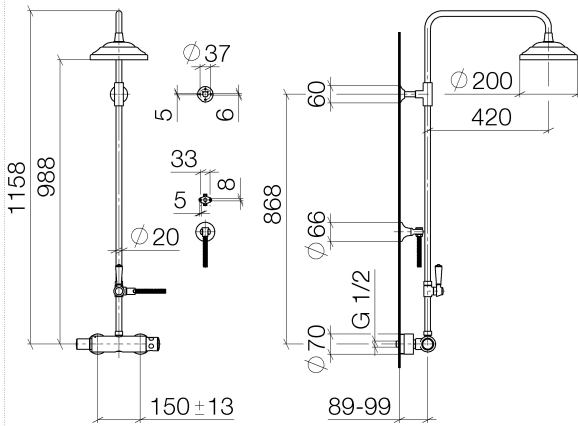

**MADISON Showerpipe with shower thermostat - Brushed Durabron (23kt Gold)**

MADISON

ST 050 304 4360

- shower with fixed riser projection 420mm
- rain shower Ø 200 mm
- rain shower with anti-scale system
- max. rainshower flow 14 l/min
- Function from: 8 l/min
- rotary diverter for fixed-riser shower/hand shower
- height of fittings up to rain shower (bottom edge) 985mm
- height of fittings up to top edge of elbow 1160mm
- two-part push-on rosette Ø 65 mm
- rosette for shower holder Ø 65mm
- rosette for wall mounting Ø 60mm
- gauge 150 mm - 13 mm
- metal shower hose 1250mm with integrated anti-twist protection
- 1/2" connection
- Pipe diameter 20 mm

**Flow rate chart**

**Certificates**

LGA\_38665.

ST 050 304 4360  
Parts for other finishes can be found here: Chrome

**Spare parts list**

No.	Item Number	Name	Quantity used	Delivery time
1	04 12 05 038 01-28	shower	1	60
2	04 28 22 101 20-28	spout	1	20
3	90 14 10 011 00 90	seal	1	2
4	90 17 11 037 01-28	holder	1	-
Spare part can no longer be ordered, please order the replacement item				
5	90 28 22 104 00-28	pipe	1	-
Spare part can no longer be ordered, please order the replacement item				
6	90 17 09 045 01-28	diverter	1	-
Spare part can no longer be ordered, please order the replacement item				
7	09 30 30 064-28	screw	1	20
8	09 18 20 011-28	base	1	20
9	09 28 22 013 90	pipe	1	2
10	11 170 370-28	MADISON Lever insert - Brushed Durabronz (23kt Gold)	1	20
11	09 30 30 062-28	screw	1	20
12	09 14 10 122 90	seal	1	2
13	28 104 970-28	Metal shower hose 1/2" x 1/2" x 1250 mm - Brushed Durabronz (23kt Gold)	1	10
14	28 050 410-28	holder	1	60
15	90 28 22 103 00-28	pipe	1	-
Spare part can no longer be ordered, please order the replacement item				
16	90 14 20 002 00 90	seal	1	2
17	04 17 01 044 01-28	fitting	1	20