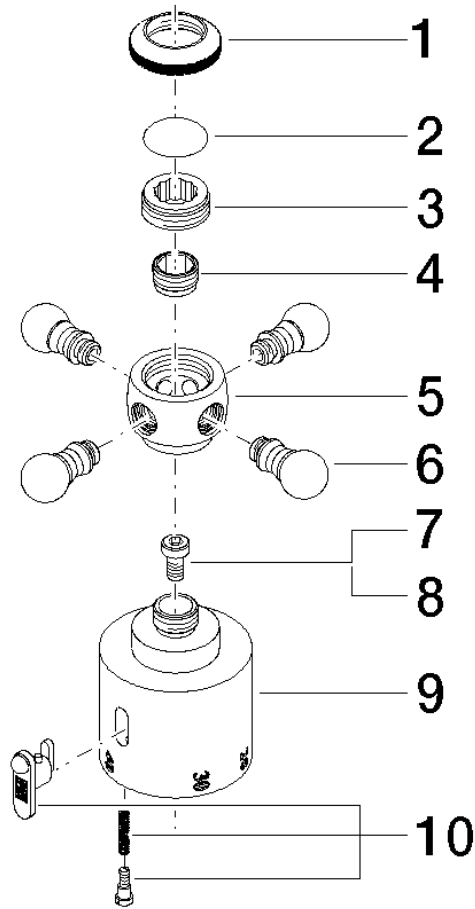

ST 050 304 4360
Parts for other finishes can be found here: Chrome

Spare parts list

No.	Item Number	Name	Quantity used	Delivery time
1	09 20 36 005-28	handle	1	20
2	09 26 01 016 90	accessories	1	2
3	09 20 83 006 90	handle	1	2
4	09 24 03 119 90	nipple	1	2
5	09 20 36 060-28	handle	1	20
6	09 20 36 004-28	handle	4	20
7	90 30 30 027 00 90	screw	1	2
8	09 30 33 004 90	screw	1	2
9	09 17 33 003-28	handle	1	20
10	90 21 33 020 00 90	handle	1	2