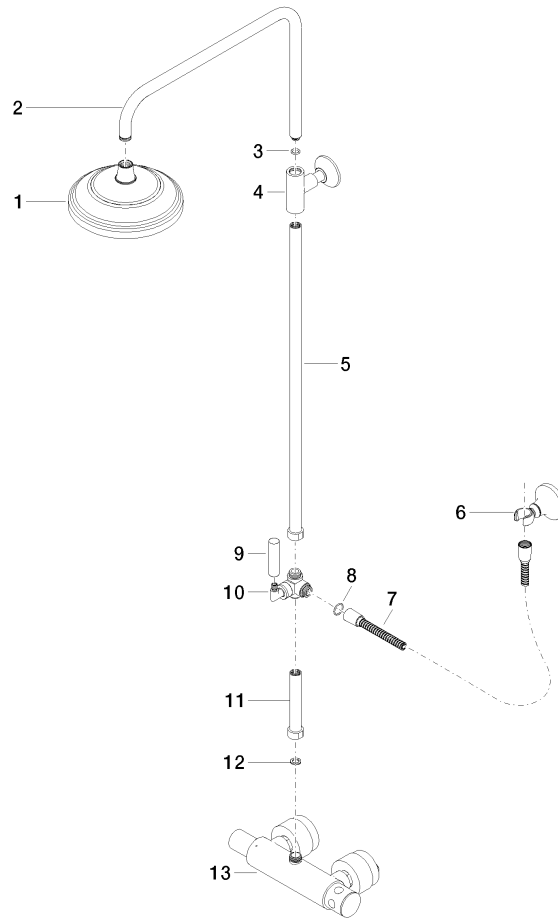

**MADISON Showerpipe with shower thermostat - Brushed Durabron (23kt Gold)**

MADISON

ST 050 304 4360

- shower with fixed riser projection 420mm
- rain shower Ø 200 mm
- rain shower with anti-scale system
- max. rainshower flow 14 l/min
- Function from: 8 l/min
- rotary diverter for fixed-riser shower/hand shower
- height of fittings up to rain shower (bottom edge) 985mm
- height of fittings up to top edge of elbow 1160mm
- two-part push-on rosette Ø 65 mm
- rosette for shower holder Ø 65mm
- rosette for wall mounting Ø 60mm
- gauge 150 mm - 13 mm
- metal shower hose 1250mm with integrated anti-twist protection
- 1/2" connection
- Pipe diameter 20 mm

**Flow rate chart**

**Certificates**

LGA\_38665.

ST 050 304 4360  
Parts for other finishes can be found here: Chrome

**Spare parts list**

No.	Item Number	Name	Quantity used	Delivery time
1	04 12 05 038 01-28	shower	1	60
2	04 28 22 101 20-28	spout	1	20
3	90 14 10 011 00 90	seal	1	2
4	90 17 11 037 01-28	holder	1	-
Spare part can no longer be ordered, please order the replacement item				
5	90 28 22 104 00-28	pipe	1	-
Spare part can no longer be ordered, please order the replacement item				
6	90 17 09 045 01-28	diverter	1	-
Spare part can no longer be ordered, please order the replacement item				
7	09 30 30 064-28	screw	1	20
8	09 18 20 011-28	base	1	20
9	09 28 22 013 90	pipe	1	2
10	11 170 370-28	MADISON Lever insert - Brushed Durabronz (23kt Gold)	1	20
11	09 30 30 062-28	screw	1	20
12	09 14 10 122 90	seal	1	2
13	28 104 970-28	Metal shower hose 1/2" x 1/2" x 1250 mm - Brushed Durabronz (23kt Gold)	1	10
14	28 050 410-28	holder	1	60
15	90 28 22 103 00-28	pipe	1	-
Spare part can no longer be ordered, please order the replacement item				
16	90 14 20 002 00 90	seal	1	2
17	04 17 01 044 01-28	fitting	1	20