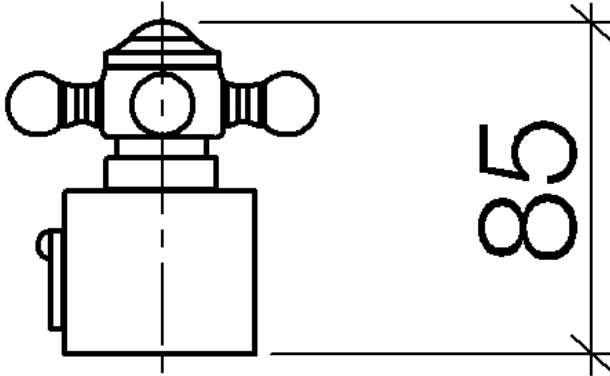

ST 050 304 4360